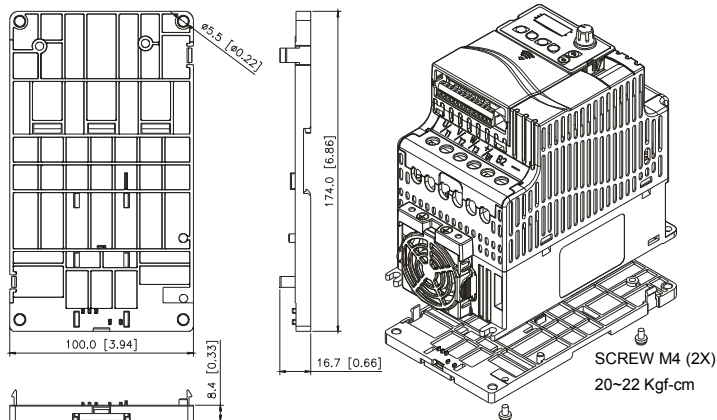

## B.9.2 MKE-DRB

Unit: mm [inch]

## B.9.3 MKE-EP

EMC earthing plate for Shielding Cable